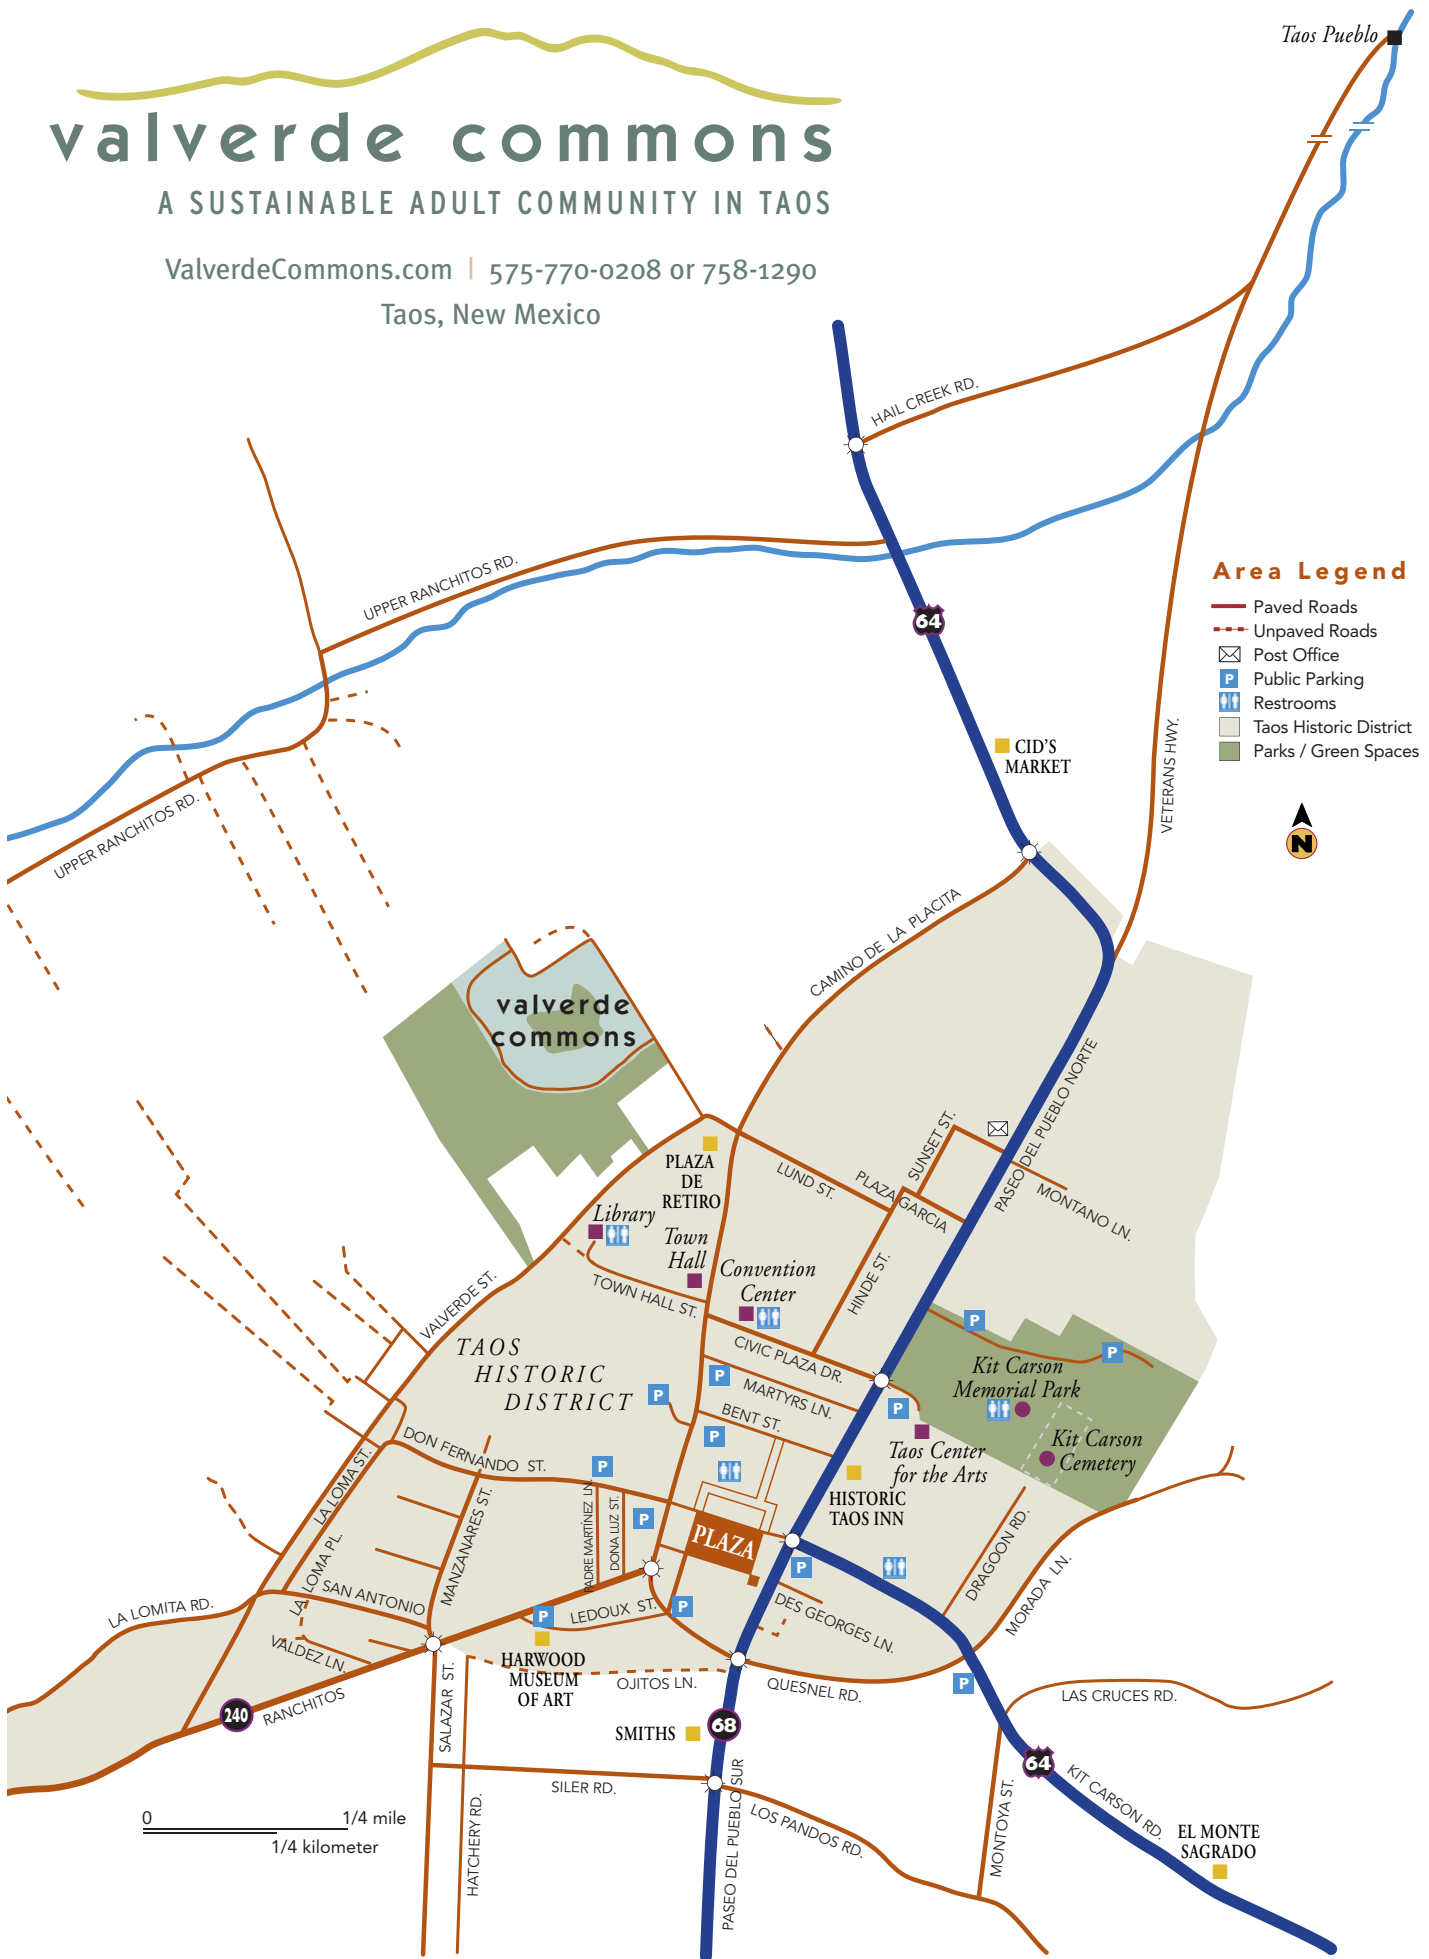

valverde commons

A SUSTAINABLE ADULT COMMUNITY IN TAOS

ValverdeCommons.com | 575-770-0208 or 758-1290

Taos, New Mexico

Area Legend

- Paved Roads
- - - Unpaved Roads
- ✉ Post Office
- P Public Parking
- ♿ Restrooms
- ⬜ Taos Historic District
- ⬜ Parks / Green Spaces