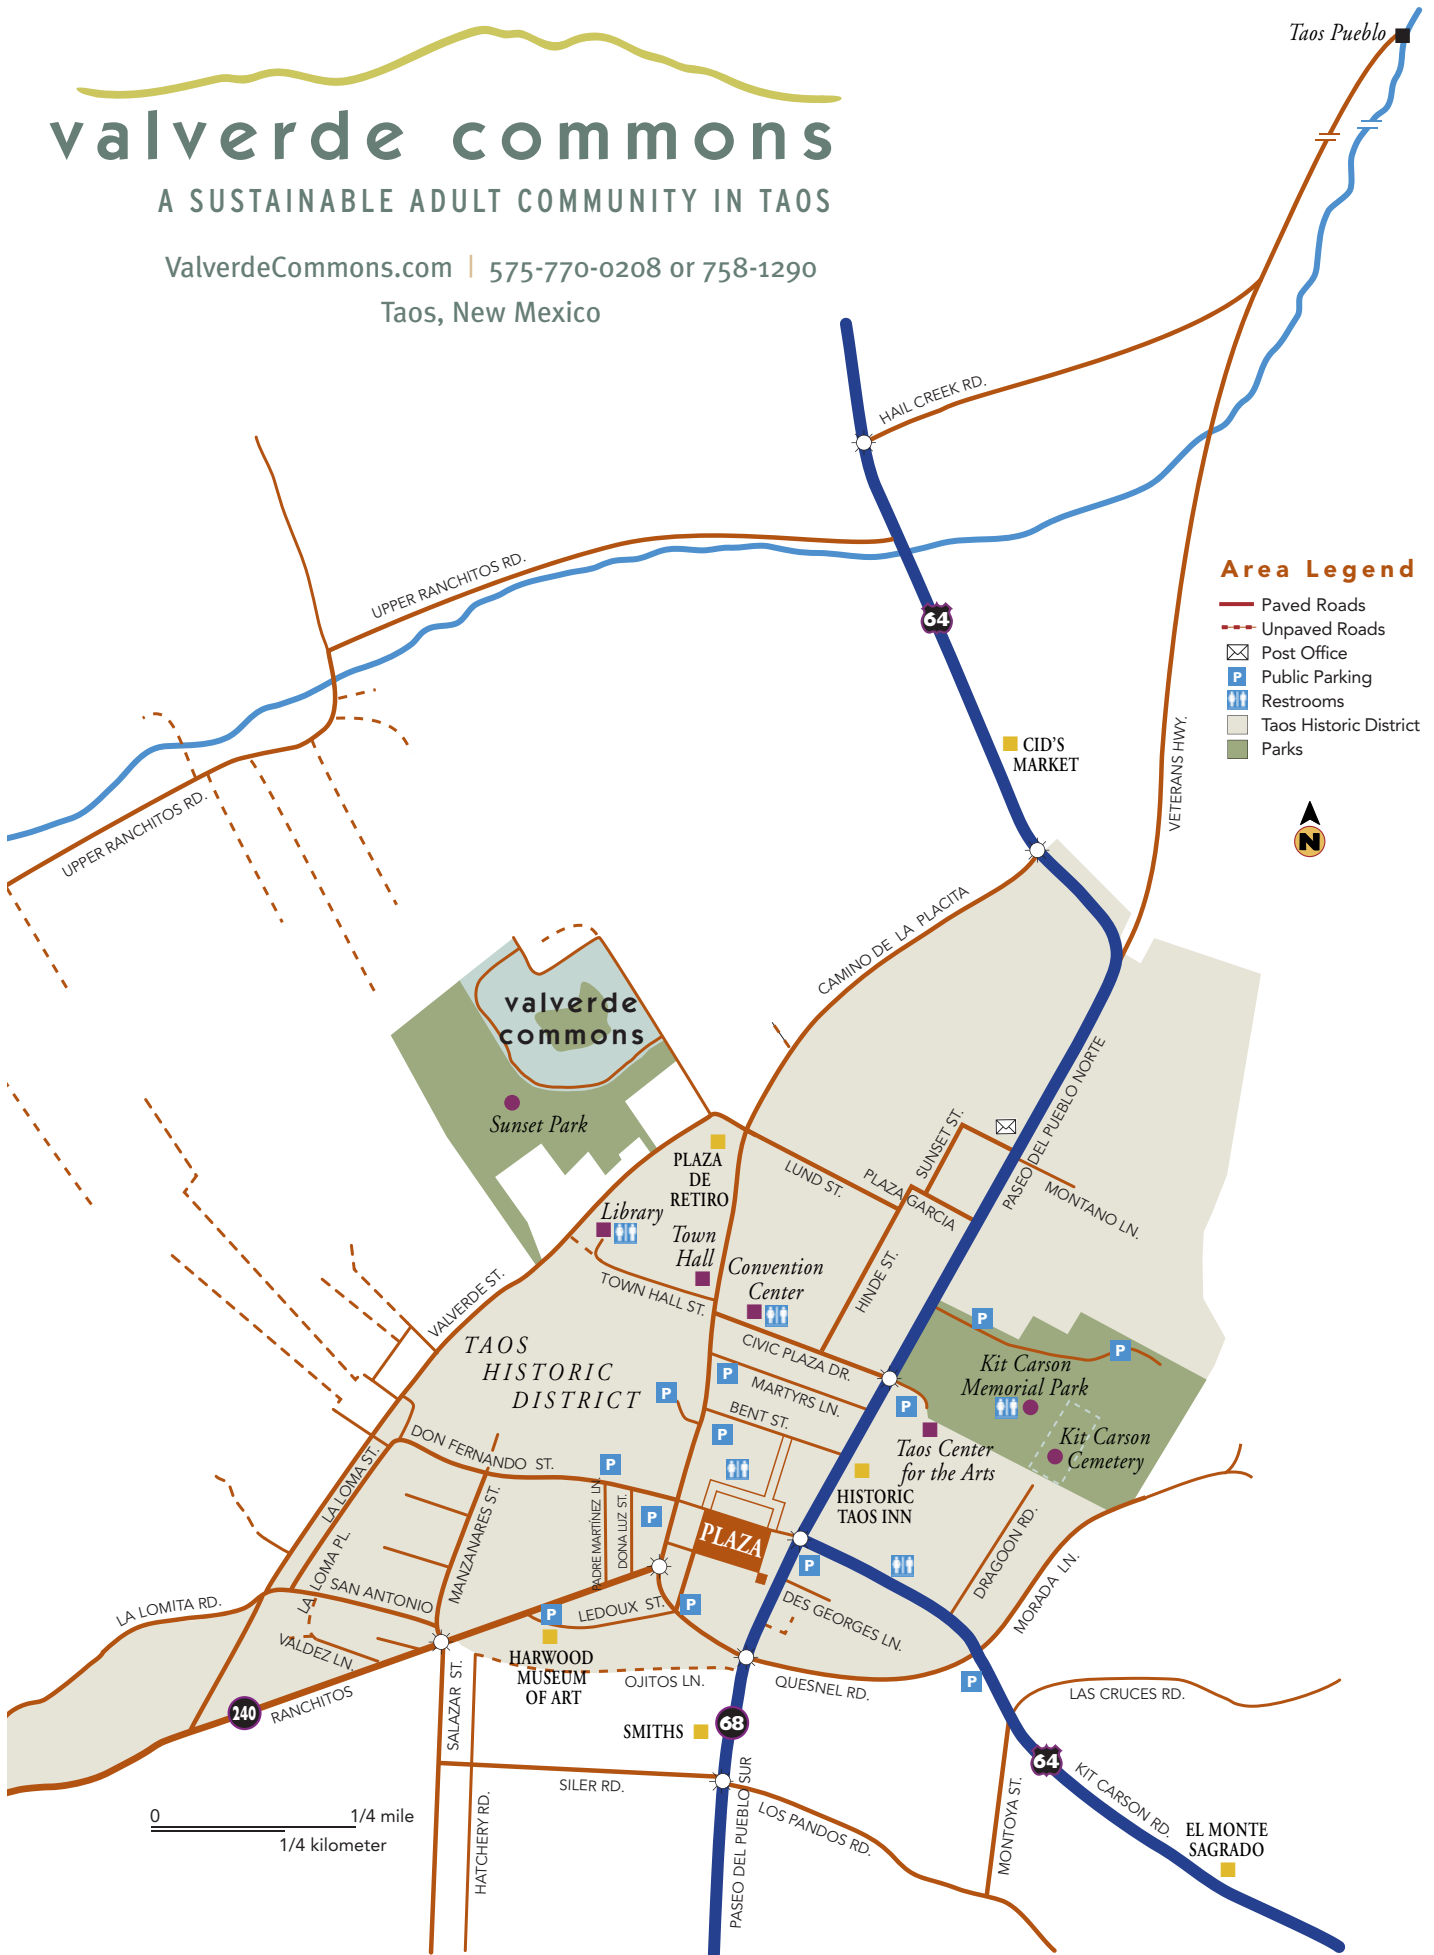

# valverde commons

A SUSTAINABLE ADULT COMMUNITY IN TAOS

ValverdeCommons.com | 575-770-0208 or 758-1290

Taos, New Mexico

### Area Legend

- Paved Roads
- Unpaved Roads
- Post Office
- Public Parking
- Restrooms
- Taos Historic District
- Parks

0 1/4 mile  
1/4 kilometer